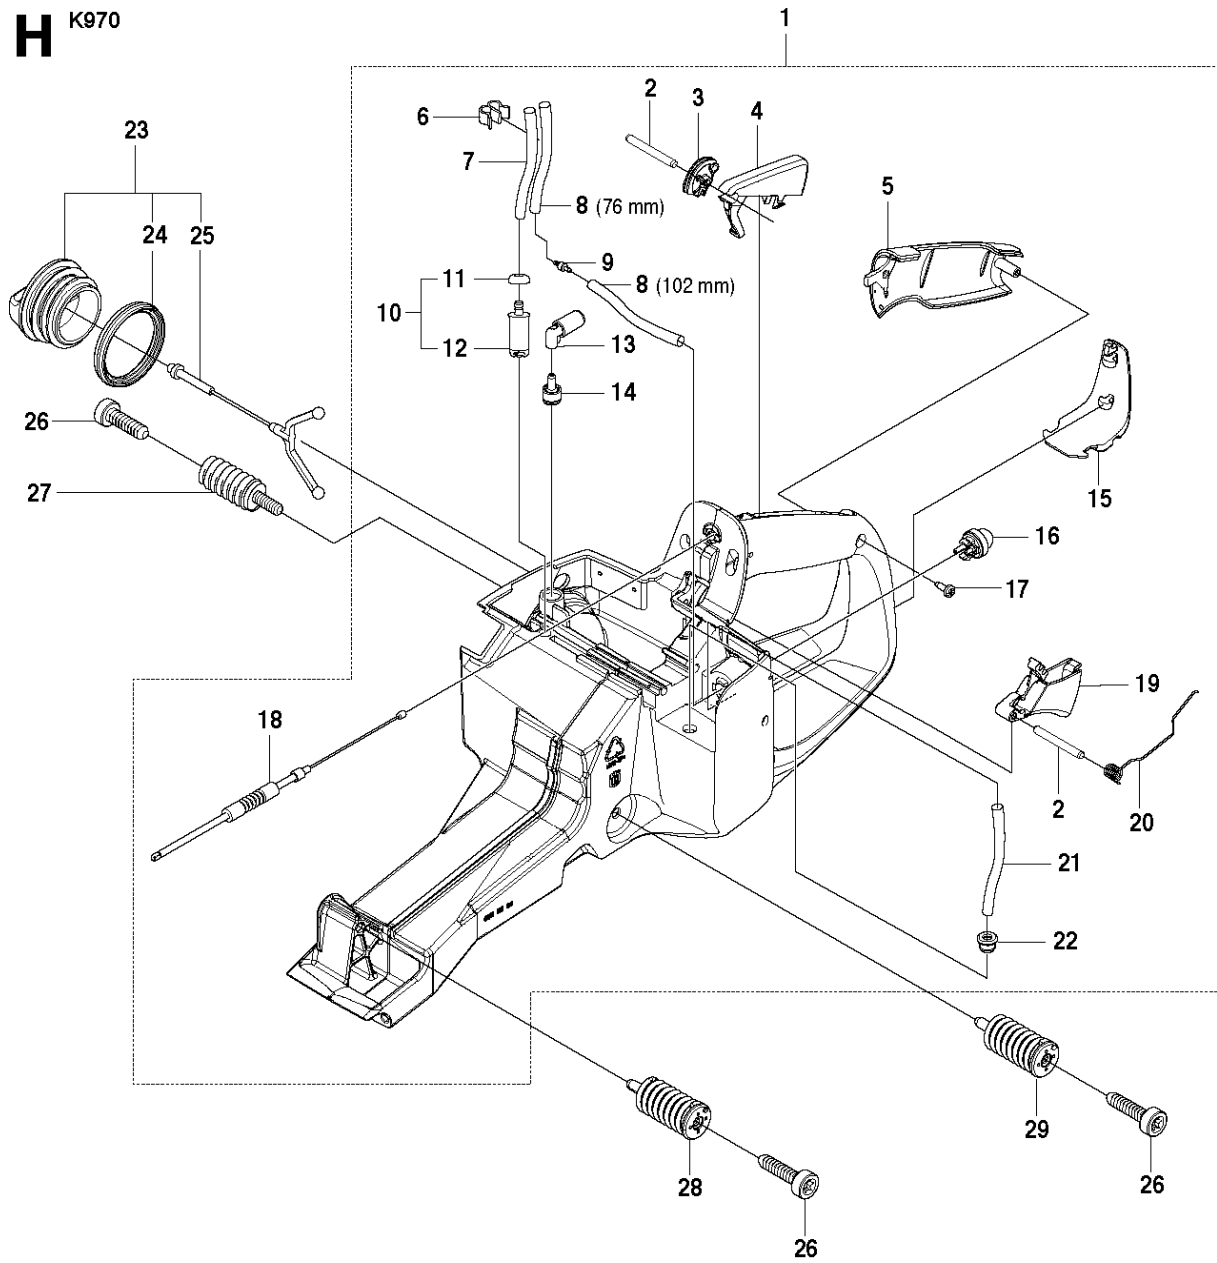

H K970

FUEL TANK

K970, K970 RESCUE, 575697201, 2010-05

Ref	Part No	Description	Remark	QTY KIT
1	574 50 58-04	FUEL TANK ASSY		1
2	720 12 40-20	PARALLEL PIN		2
3	537 20 85-01	CABLE LEVER		1
4	510 25 52-01	THROTTLE LOCKOUT		1
5	537 20 56-01	COVER		1
6	574 44 42-01	CLIP		1
7	544 32 50-02	FUEL HOSE		1
8	537 04 24-04	FUEL HOSE		1
9	575 52 65-01	CHECK VALVE		1
10	506 26 41-11	FUEL FILTER		1
11	506 27 11-01	HOSE CLAMP		1
12	506 26 41-01	FUEL FILTER		1
13	522 79 96-01	HOLDER ASSY		1
14	537 35 95-01	TANK VENT ASSY		1
15	502 47 16-01	GROUND SUPPORT		1
16	540 05 49-02	AIR PURGE		1
17	503 21 28-10	SCREW CCRPANT		1
18	576 49 04-01	THROTTLE CABLE ASSY		1
19	502 47 18-01	THROTTLE CONTROL		1
20	537 20 98-01	SPRING		1
21	544 32 49-30	FUEL HOSE		1
22	503 73 58-01	BUSHING		1
23	506 25 59-03	TANK CAP ASSY		1
24	506 29 21-01	GASKET		1
25	503 57 89-01	HOLDER		1
26	544 06 12-01	SCREW ITXSCM		3
27	537 21 03-09	ANTIVIBRATION ELEMENT		1
28	537 21 03-10	ANTIVIBRATION ELEMENT		1
29	537 21 03-05	ANTIVIBRATION ELEMENT		1
30	525 57 20-01	DECAL		1
31	506 31 30-01	LABEL		1