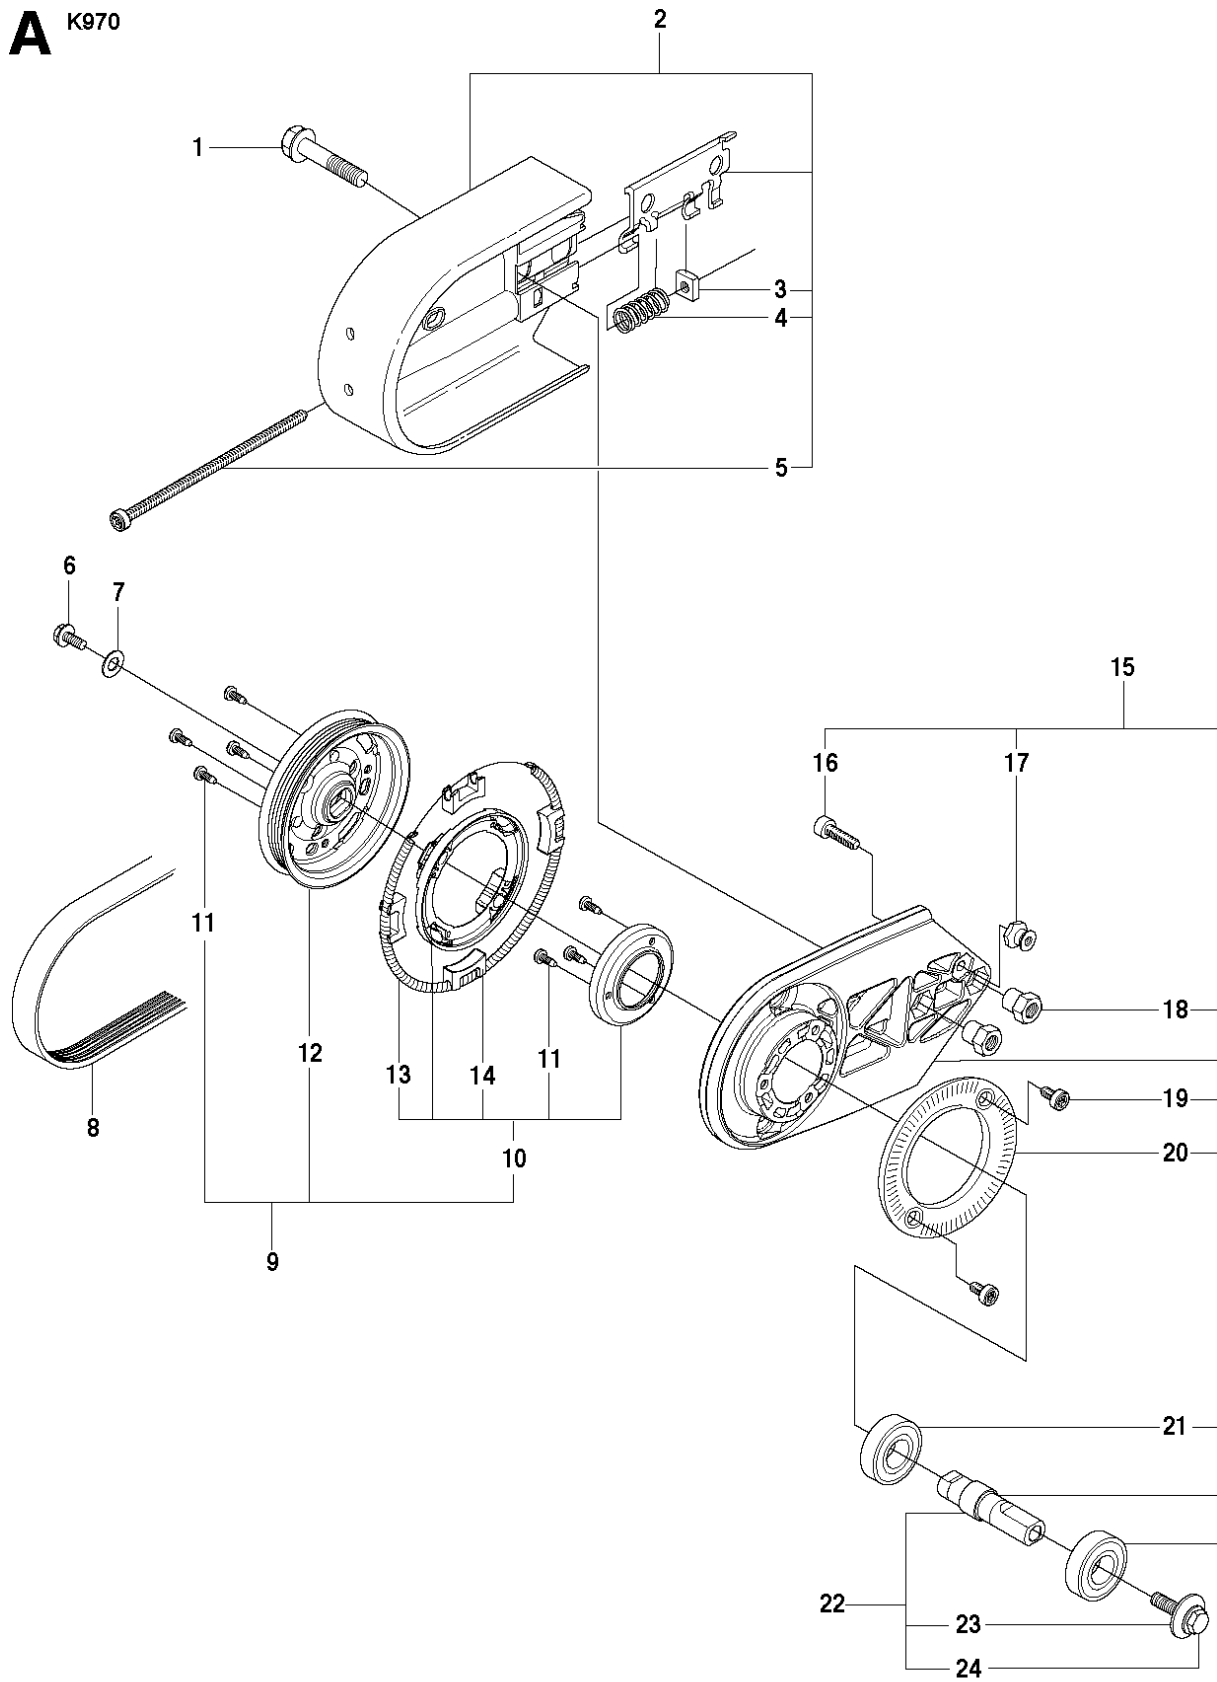

# SPARE PARTS LIST

## POWER CUTTERS

K970, K970 RESCUE, 575697201,  
2010-05

**A** K970

## BELT GUARD &amp; PULLEY

K970, K970 RESCUE, 575697201, 2010-05

Ref	Part No	Description	Remark	QTY KIT
1	506 28 44-01	SCREW EHHFM		2
2	506 39 36-02	BELT GUARD		1
3	506 40 93-01	NUT		1
4	506 26 68-01	COMPRESSION SPRING		1
5	503 20 72-05	SCREW CITXSCM		1
6	503 20 00-45	SCREW EHHFM		1
7	503 23 01-16	WASHER		1
8	544 90 84-03	BELT	12", 14"	1
8	544 90 84-04	BELT	16"	1
9	504 03 70-07	PULLEY		1
10	505 44 54-03	CASSETTE		1
11	503 21 28-10	SCREW CCRPANT		7
12	504 06 22-01	PULLEY		1
13	544 44 10-01	DRAW SPRING		1
14	544 44 04-02	BRAKE SHOE		4
15	506 39 42-08	BEARING HOUSING		1
16	505 57 41-16	SCREW ITXSCM		1
17	506 14 32-01	TORSION STOP		1
18	506 28 73-01	NUT		2
19	503 21 53-10	SCREW ITXSCM		2
20	506 28 84-01	SCREEN		1
21	583 95 33-01	BALL BEARING		2
22	506 29 83-65	SHAFT		1
23	506 13 95-11	WASHER		1
24	506 13 96-01	SCREW EHHFM		1
25	506 30 97-05	LABEL		1