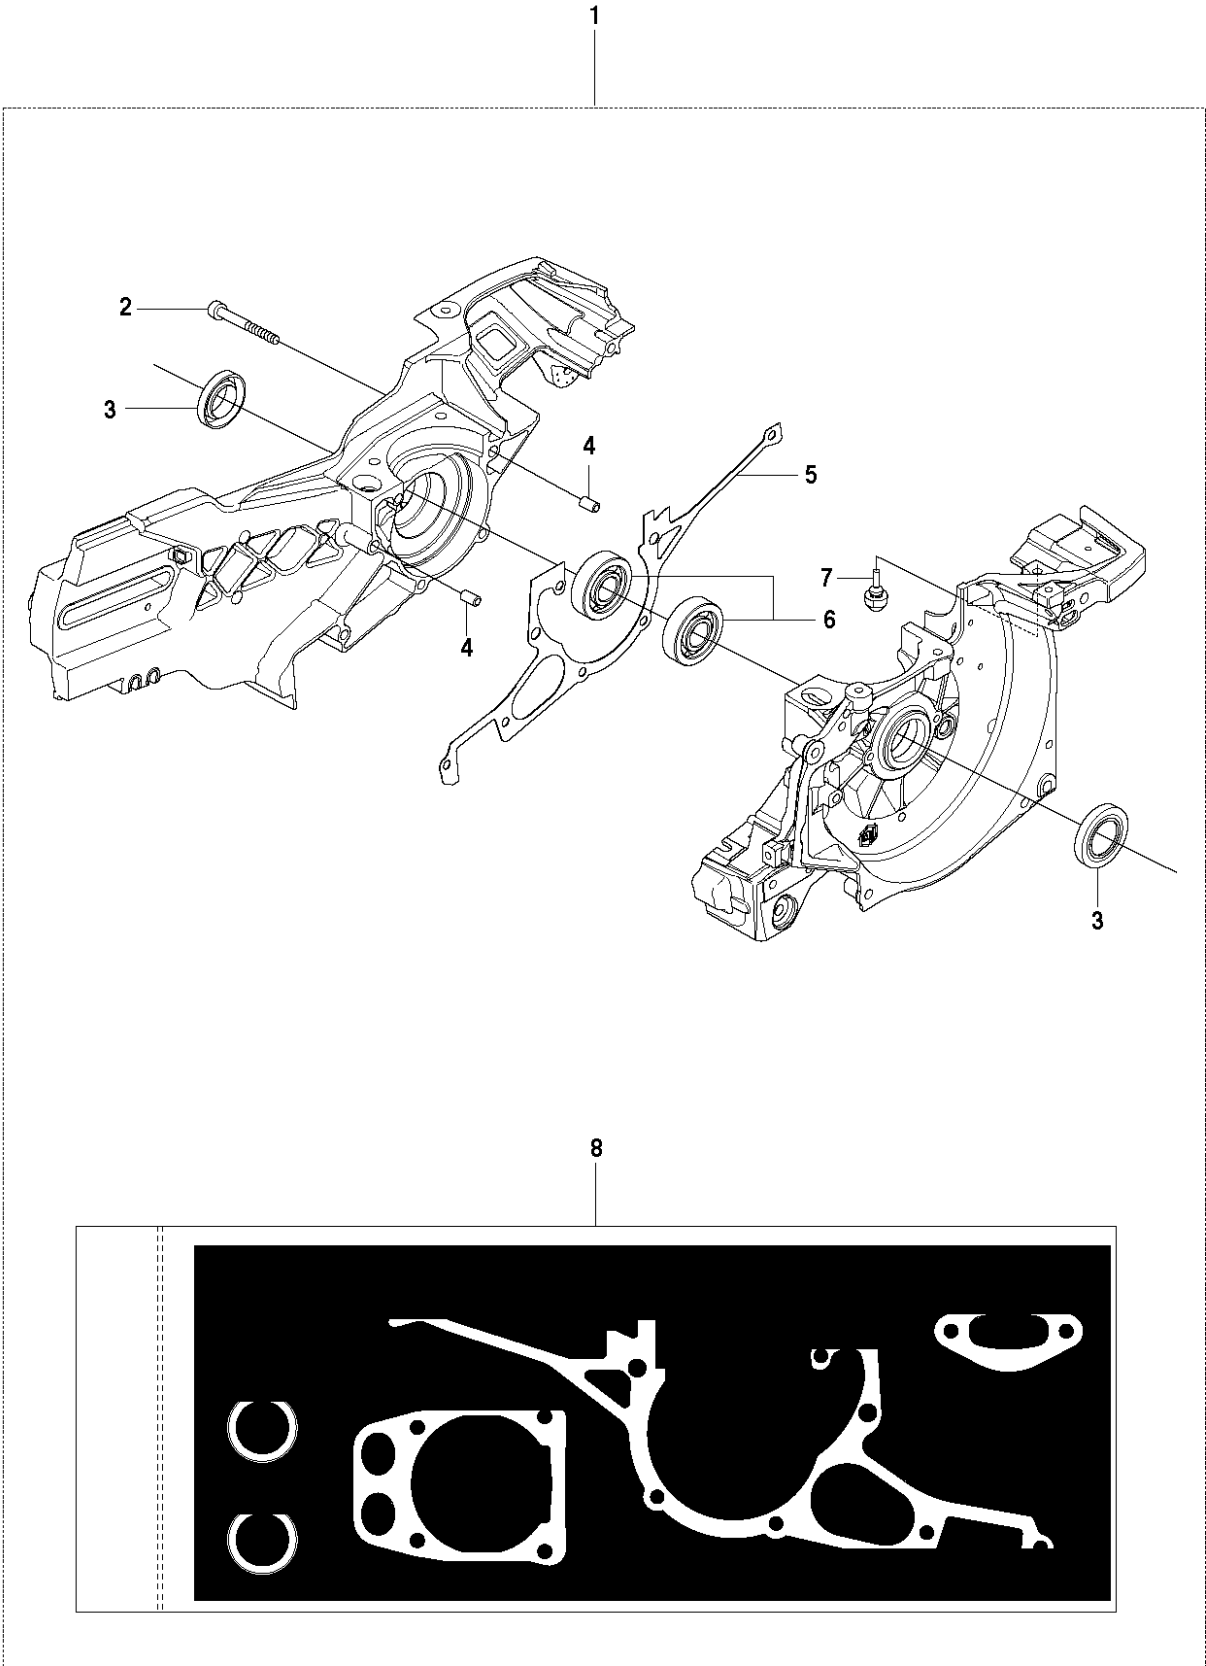

D K970

CRANKCASE

K970, K970 RESCUE, 575697201, 2010-05

Ref	Part No	Description	Remark	QTY KIT
1	586 36 39-07	CRANKCASE ASSY		1
2	503 21 53-49	SCREW ITXSCM		7
3	503 26 02-04	SEALING RING		2
4	501 27 08-01	GUIDE BUSHING		2
5	506 41 39-04	GASKET		1
6	503 25 00-02	BALL BEARING		2
7	522 85 61-01	RUBBER BUSHING		1
8	544 22 98-03	GASKET KIT		1
9	576 49 94-01	GASKET		1
10	506 37 81-01	GASKET		1