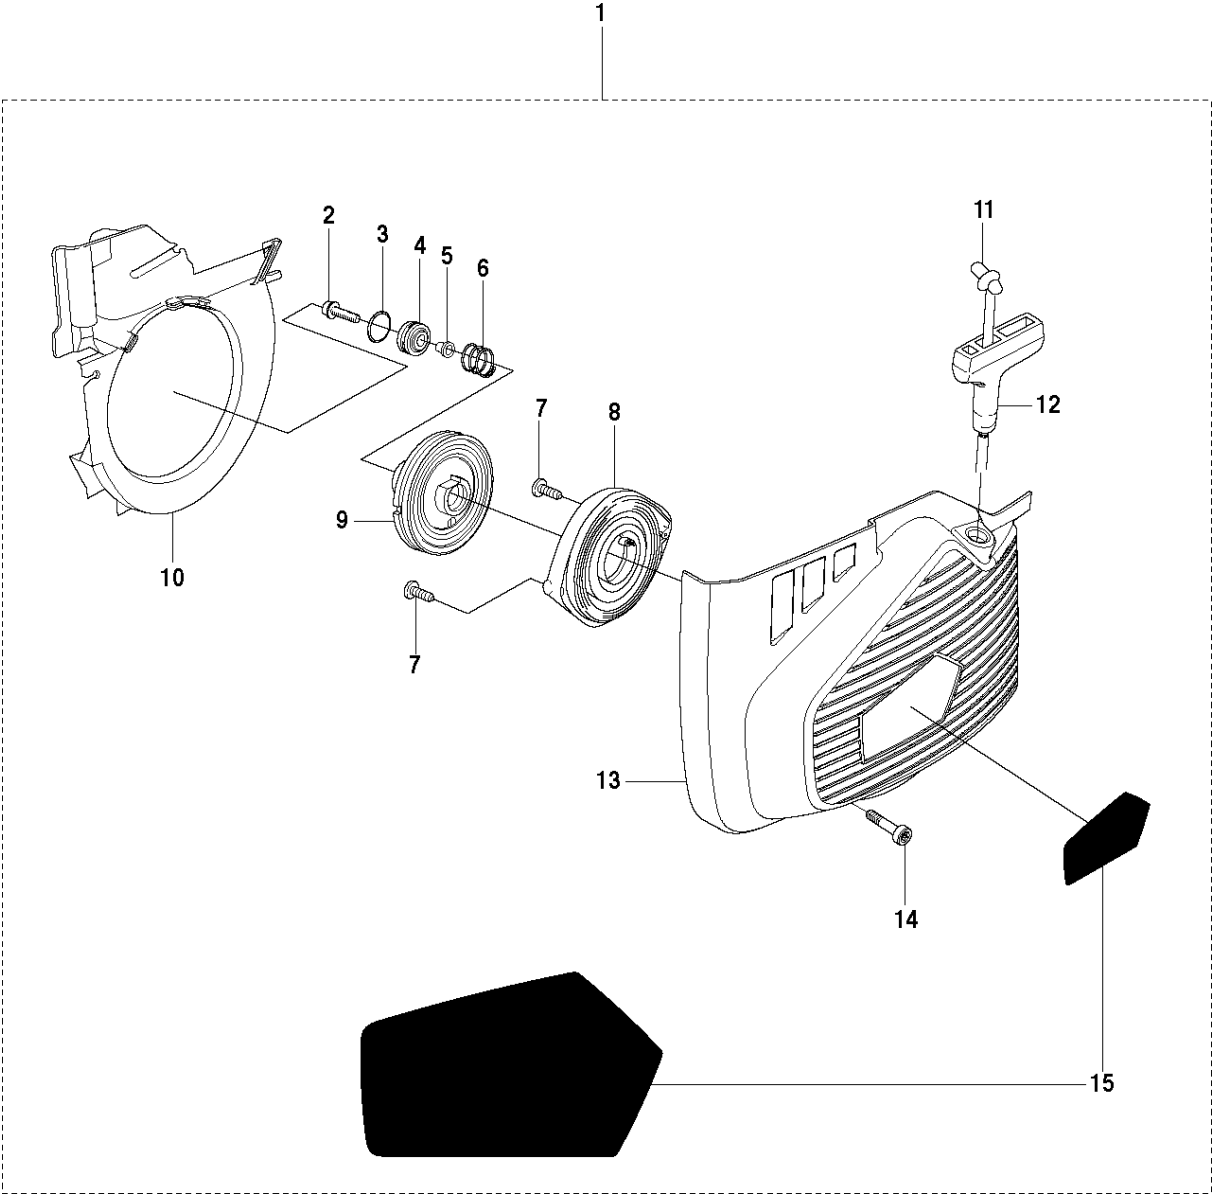

J K970

STARTER

K970, K970 RESCUE, 575697201, 2010-05

Ref	Part No	Description	Remark	QTY KIT
1	574 50 73-03	STARTER ASSY		1
2	503 21 07-22	SCREW IHST		1
3	740 43 13-00	O-RING		1
4	506 25 14-01	GROMMET		1
5	506 26 31-01	SPACING SLEEVE		1
6	506 25 30-01	COMPRESSION SPRING		1
7	503 21 28-10	SCREW CCRPANT		2
8	506 25 89-01	RECOIL SPRING		1
9	506 25 81-02	STARTER PULLEY		1
10	544 28 75-02	AIR CONDUCTOR		1
11	506 33 56-15	CORD		1
11	506 33 56-50	STARTER CORD		1
12	503 12 79-01	STARTER HANDLE		1
13	505 34 94-01	STARTER COVER		1
14	501 98 10-20	SCREW ITXSCM		4
15	525 57 11-01	DECAL		1