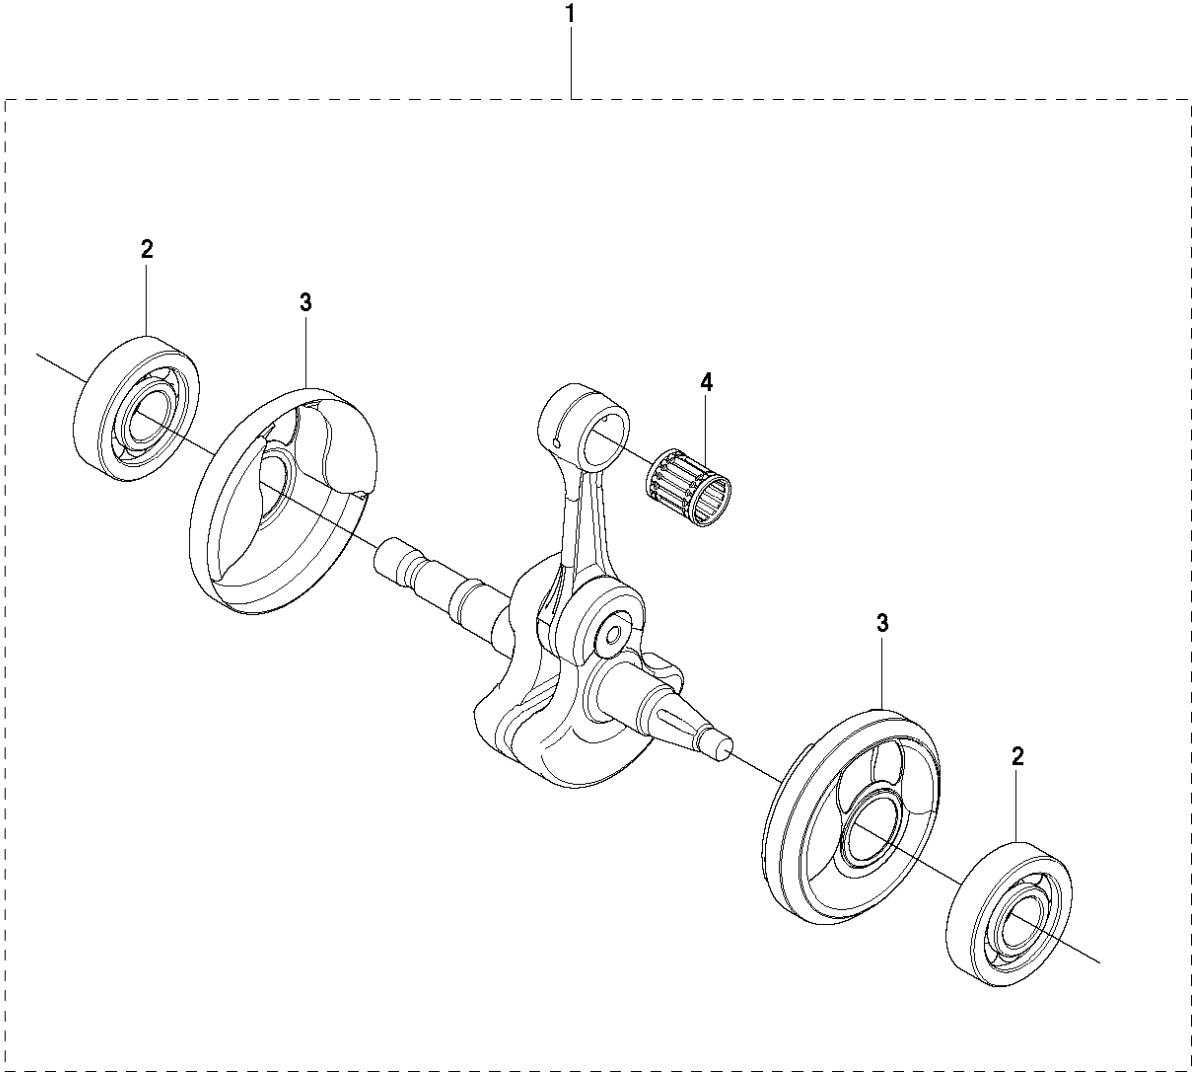

F K970

CRANKSHAFT

K970, K970 RESCUE, 575697201, 2010-05

Ref	Part No	Description	Remark	QTY KIT
1	574 26 76-01	CRANKSHAFT ASSY		1
2	503 25 00-02	BALL BEARING		2
3	506 41 44-01	CUP		2
4	503 25 61-01	NEEDLE BEARING		1