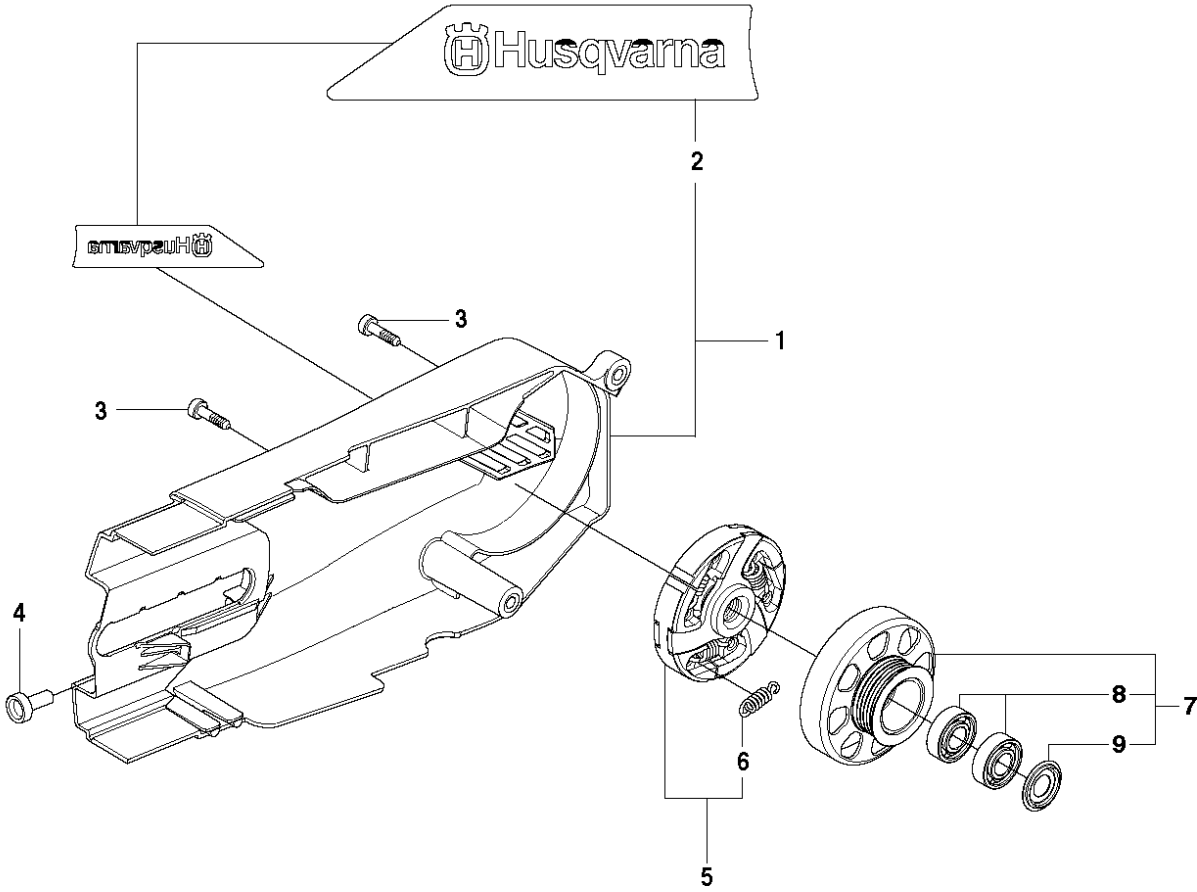

C K970

CLUTCH

K970, K970 RESCUE, 575697201, 2010-05

Ref	Part No	Description	Remark	QTY KIT
1	510 21 34-01	BELT GUARD ASSY		1
2	544 93 31-01	LABEL		1
3	503 21 53-21	SCREW ITXSCM		2
4	544 36 64-01	LINING		1
5	503 70 15-01	CLUTCH ASSY		1
6	503 14 51-01	CLUTCH SPRING		3
7	502 28 92-02	DRIVING PULLEY ASSY	12", 14"	1
7	574 26 73-01	DRIVING PULLEY ASSY	16"	1
8	525 83 18-01	BALL BEARING		2
9	506 31 69-01	DUST COVER		1