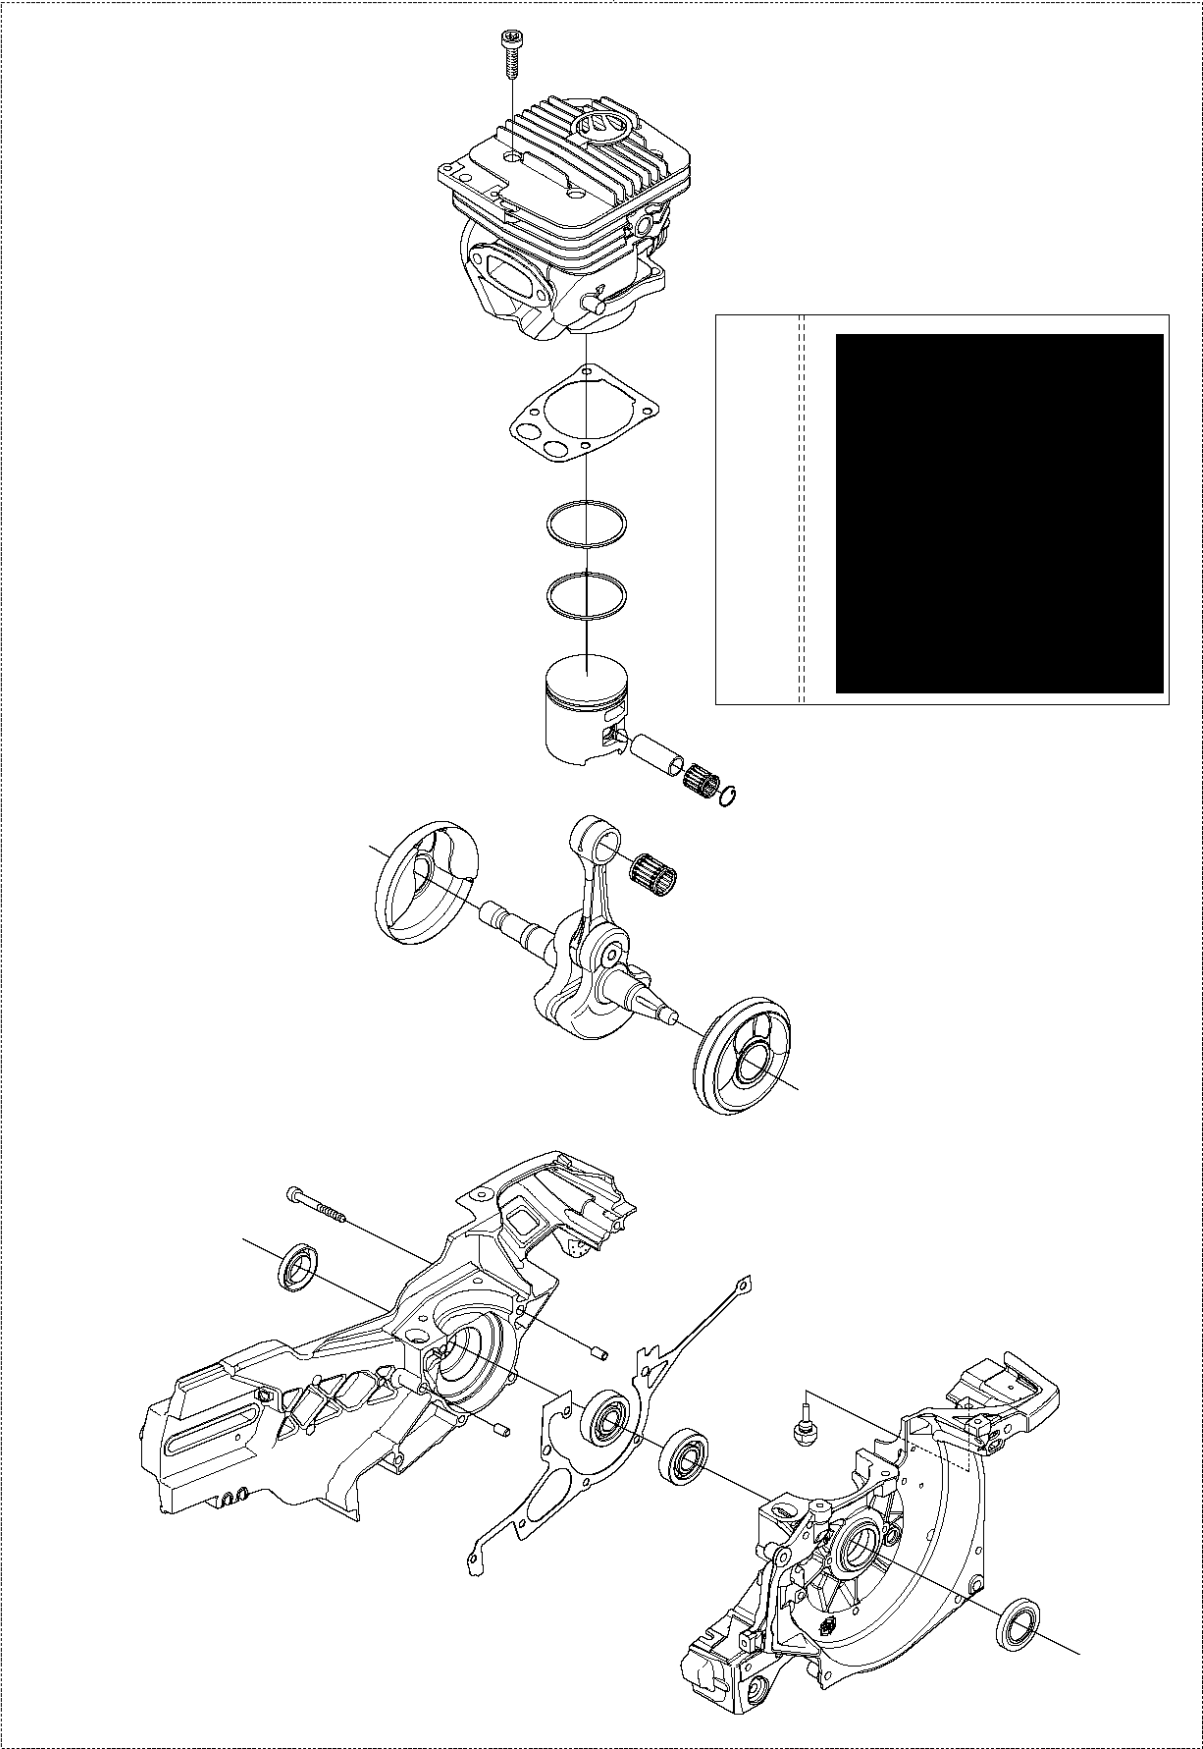

RESCUE

K970, K970 RESCUE, 575697201, 2010-05

Ref	Part No	Description	Remark	QTY KIT
1	503 14 29-02	WASHER		1
2	506 29 75-02	STARTER HANDLE		1
3	506 32 20-02	LABEL		1
4	506 30 23-02	LABEL		2
5	506 34 05-54	BLADE GUARD	14"	1
5	506 34 05-52	BLADE GUARD	12"	1
6	503 21 53-20	SCREW ITXSCM		1
7	506 34 46-02	HANDLE		1
8	506 26 63-02	LINING		2
9	544 89 06-01	LABEL		1
9	544 89 06-03	LABEL		1
10	506 32 22-02	LABEL		1
11	506 29 76-01	SHOULDER STRAP		1
12	506 30 25-06	BRACKET		1
13	503 22 65-04	SQUARE NUT		2
14	503 21 53-12	SCREW ITXSCM		2

R K970

1