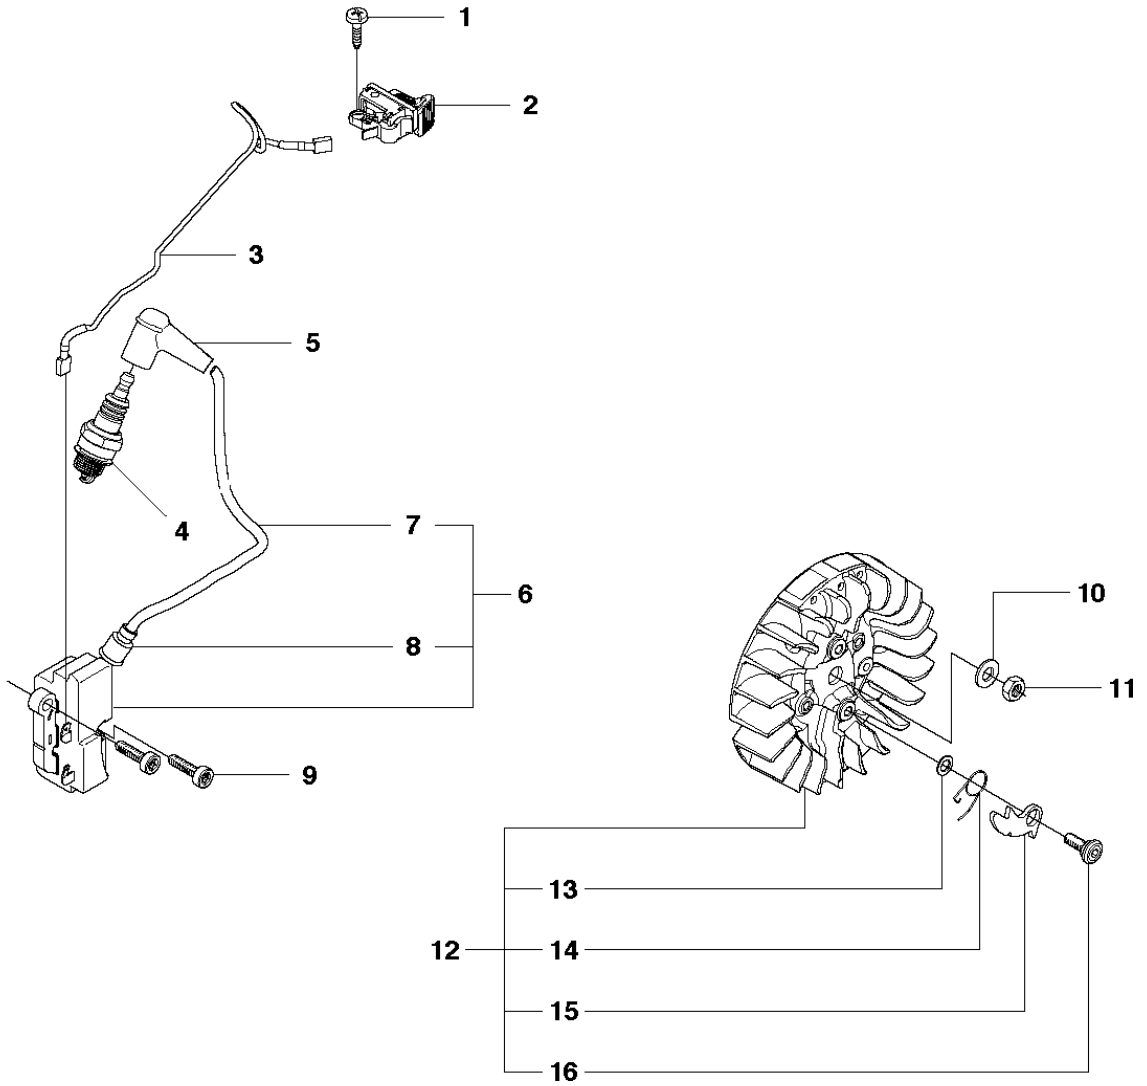

K K970

IGNITION SYSTEM

K970, K970 RESCUE, 575697201, 2010-05

Ref	Part No	Description	Remark	QTY KIT
1	503 21 28-06	SCREW CCRPANT		1
2	506 31 86-02	STOP SWITCH		1
3	501 83 98-01	CABLE		1
4	503 23 51-09	SPARK PLUG		1
5	501 48 54-02	SPARK PLUG CAP		1
6	510 11 56-01	IGNITION MODULE		1
7	506 38 78-34	IGNITION CABLE		1
8	505 27 75-16	ISOLERHATT		1
9	503 21 53-20	SCREW ITXSCM		2
10	503 23 01-01	WASHER		1
11	503 22 10-11	HEXAGON NUT		1
12	501 37 56-02	FLYWHEEL		1
13	503 23 00-42	WASHER		2
14	501 63 48-01	SPRING		2
15	501 67 32-03	PAWL		2
16	506 00 69-01	SCREW		2