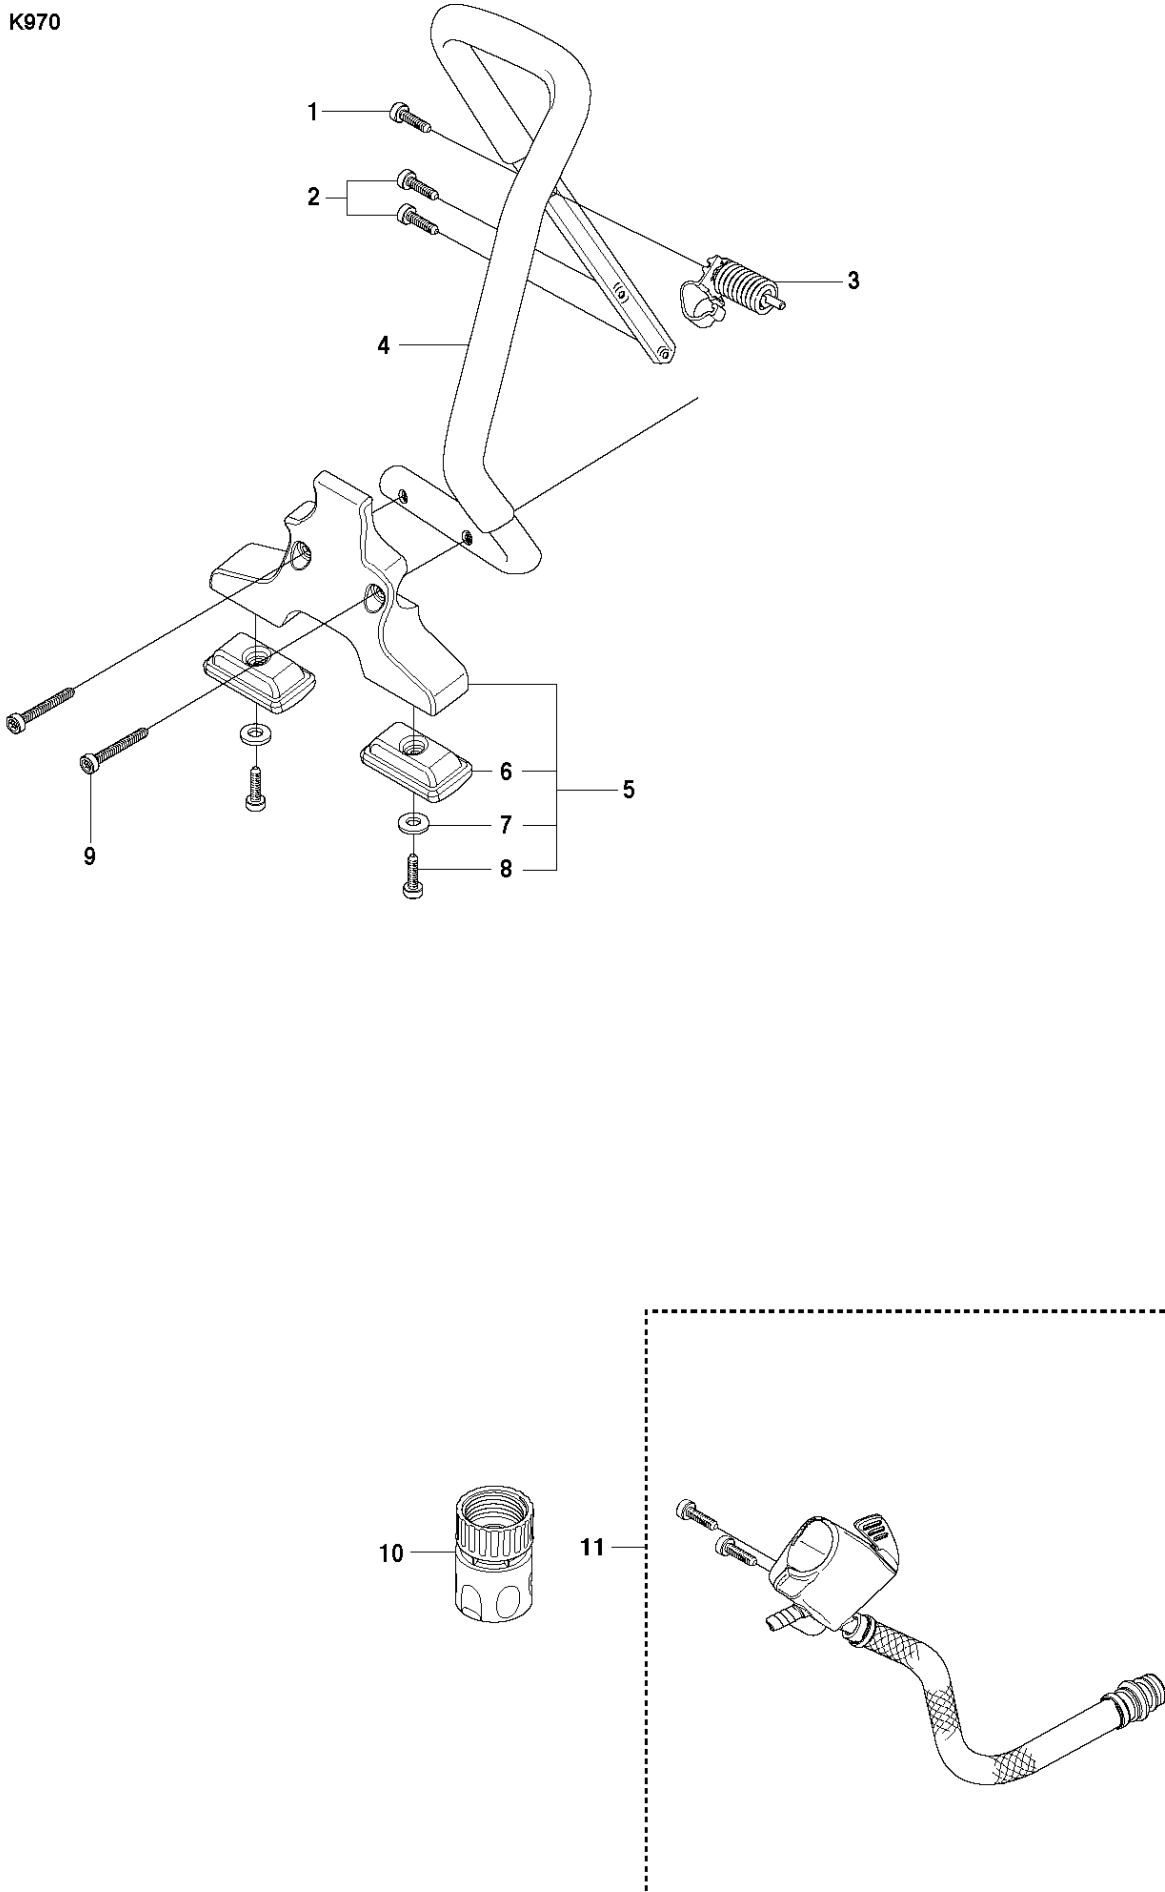

**F** K970

CRANKSHAFT

K970, K970 RESCUE, 575697201, 2010-05

Ref	Part No	Description	Remark	QTY KIT
1	574 26 76-01	CRANKSHAFT ASSY		1
2	503 25 00-02	BALL BEARING		2
3	506 41 44-01	CUP		2
4	503 25 61-01	NEEDLE BEARING		1

**G** K970

HANDLE

K970, K970 RESCUE, 575697201, 2010-05

Ref	Part No	Description	Remark	QTY KIT
1	544 06 12-01	SCREW ITXSCM		1
2	503 21 54-20	SCREW ITXSCT		2
3	505 42 45-02	ANTIVIBRATION ELEMENT		1
4	505 26 89-01	HANDLE		1
5	544 89 15-01	GROUND SUPPORT		1
6	544 81 16-01	BASE		2
7	734 11 47-41	WASHER		2
8	503 21 53-12	SCREW ITXSCM		2
9	503 21 54-45	SCREW ITXSCT		2
10	503 26 60-03	COUPLER		1
10	503 26 60-04	COUPLER		1
11	505 09 55-01	HOSE KIT		1